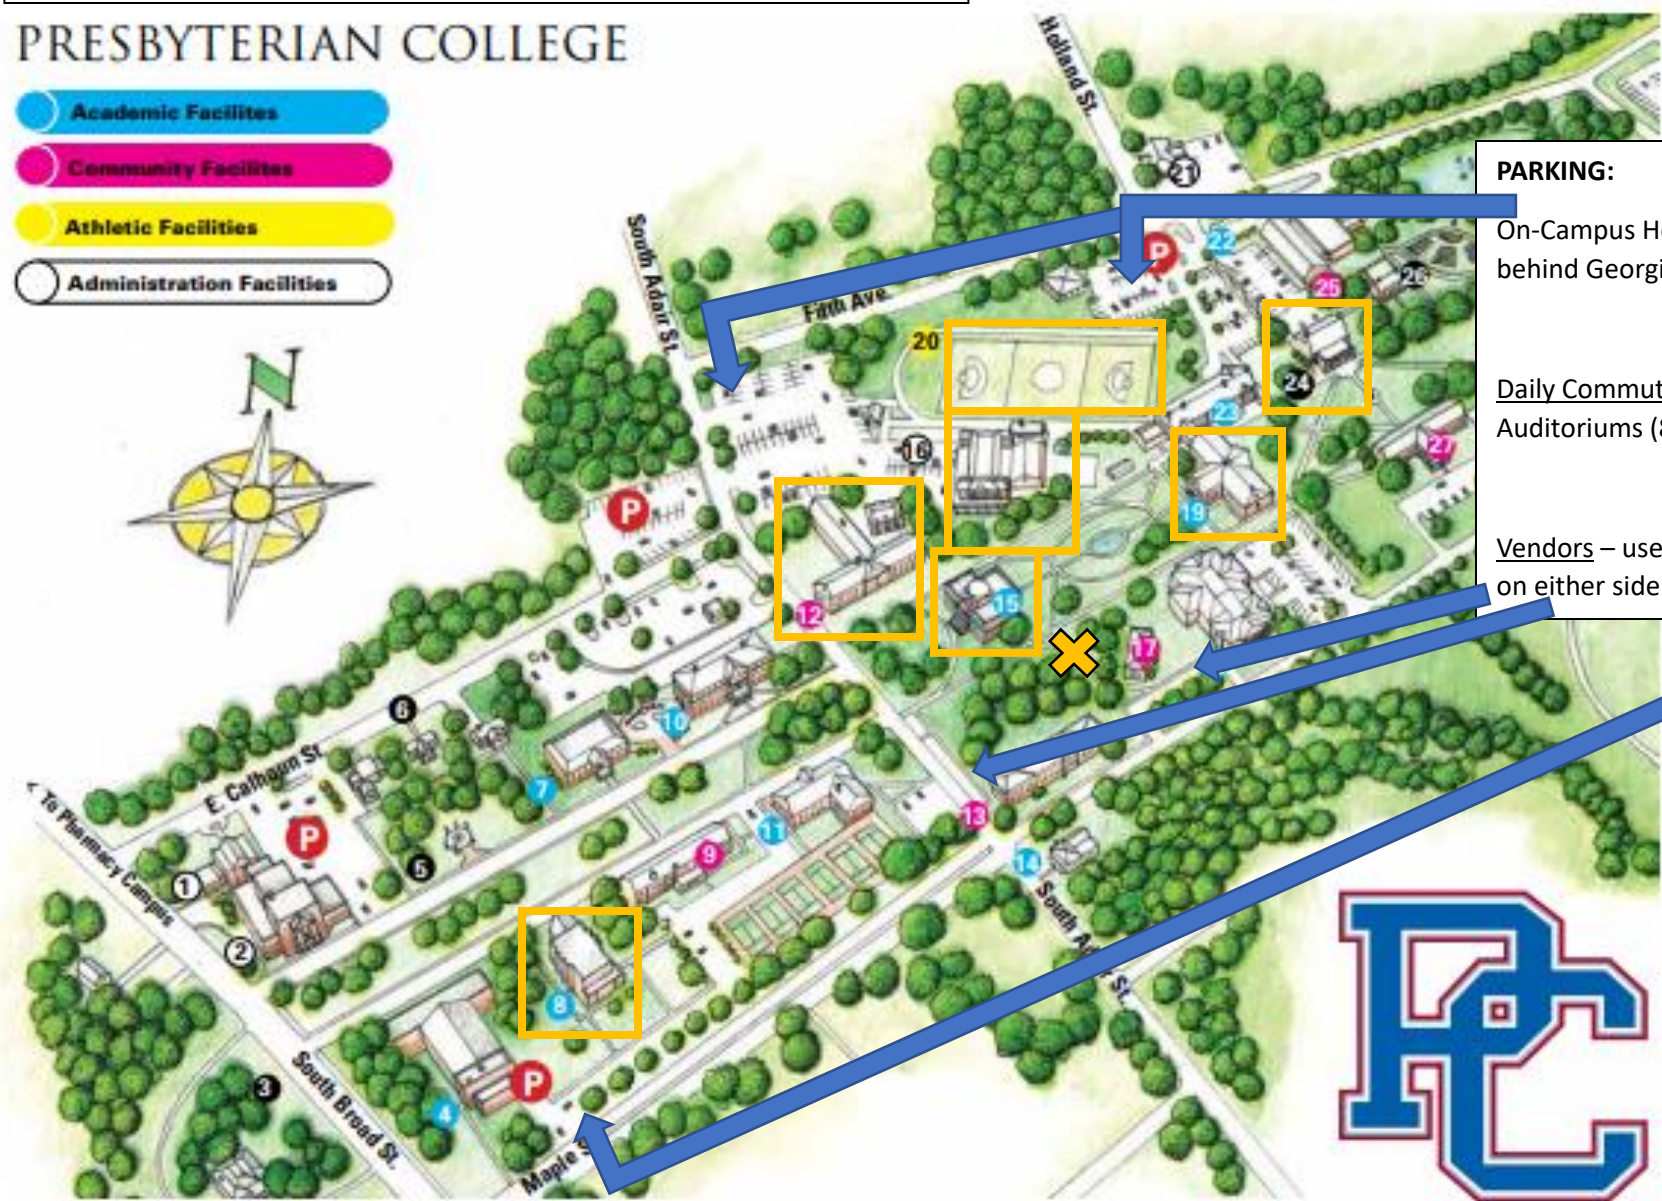

## PRESBYTERIAN COLLEGE

- Academic Facilities
- Community Facilities
- Athletic Facilities
- Administration Facilities

**PARKING:**

On-Campus Housing – use lots behind Georgia and Staton Hall

Daily Commuters – use lots behind Auditoriums (8) off Maple St.

Vendors – use lot near 17 or lots on either side of S Adair St

- |                                 |   |
|---------------------------------|---|
| 8 – Edmunds Hall Auditorium     | 16 – Springs Campus Student Center            |
| 12 – Georgia Hall (Suite Rooms) | 19 – Richardson Science Hall (Microscope Lab) |
| 15 – Neville Hall               | 20 – Staton Hall(s) (Apartment Rooms)         |
| X – Bee Yard                    | 24 – Greenville Dining Hall                   |